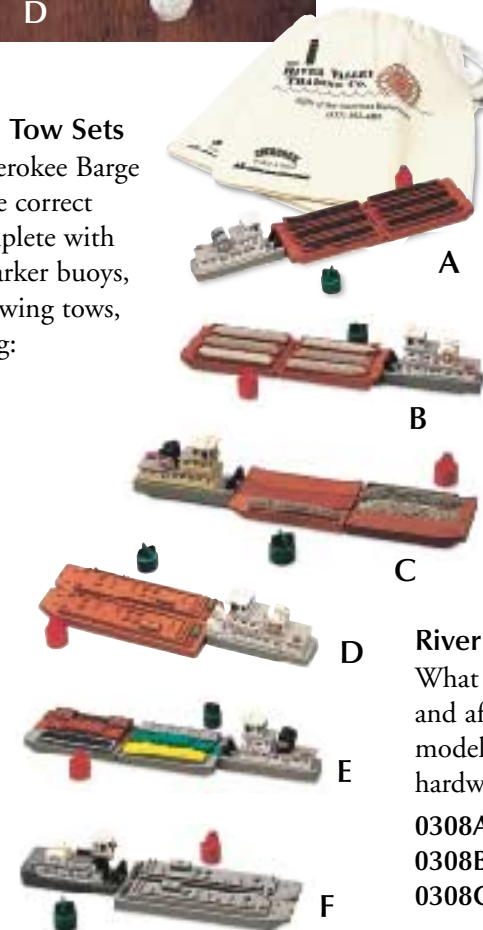

Scaled Model Barge and Tow Sets

A detailed collection by Cherokee Barge and Boat. Each scaled to the correct proportions. Sets come complete with drawstring bag, a pair of marker buoys, and your choice of the following tows, each approximately 15" long:

0901A Crouse Line (6 coal barge) **$32.95**
0901B Midland Oil Line (6 gravel barge) **$32.95**
0901C Army Corps of Engineering (6 unit work barge) **$32.95**
0901D Ingram Line (2 unit fuel barge) **$32.95**
0901E AEP Tow (6 mixed unit barge) **$32.95**
0901F Retractable Tow (2 fuel barge) **$32.95**

Boats can be custom named for an additional $4. Additional company names are available, as well as 4 unit tows up to 15 unit tows, please call for details.

Read about working on the river

From the Ohio River Series, these two hardbacks provide insight into working life on the Ohio River. An interesting glance of modern riverlore.

1303 Life On The Ohio by James E. Casto (208 pages) **$25.95**
1302 Towboat On The Ohio by James Coomer (200 pages) **$25.95**