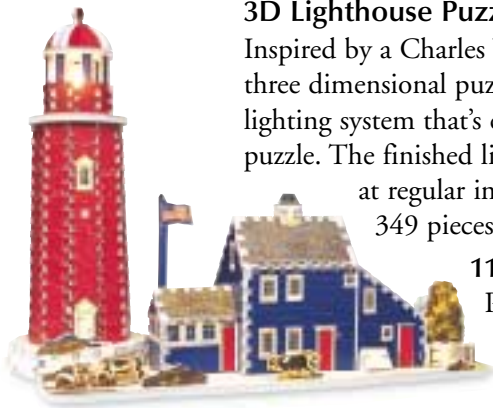

3D Lighthouse Puzzle with working lights

Inspired by a Charles Wysocki® painting, this beautiful three dimensional puzzle includes a battery-powered lighting system that's carefully concealed inside the puzzle. The finished lighthouse emits a white beacon at regular intervals. Batteries not included. 349 pieces, average skill level.

1103 Lighted 3D Lighthouse Puzzle $42.95

Lighthouse Napkin Rings

Ring your napkins with nautical flair. Lighthouse base is a removable wooden lifering that rounds up napkins for festive entertaining. Lighthouse is 7½" High.

0309A Black Diamond Lighthouse with Blue Rings $22.95

0309B Black Candy Cane Lighthouse with Green Rings $22.95

0309C Red Stripe Lighthouse with Black Rings $22.95