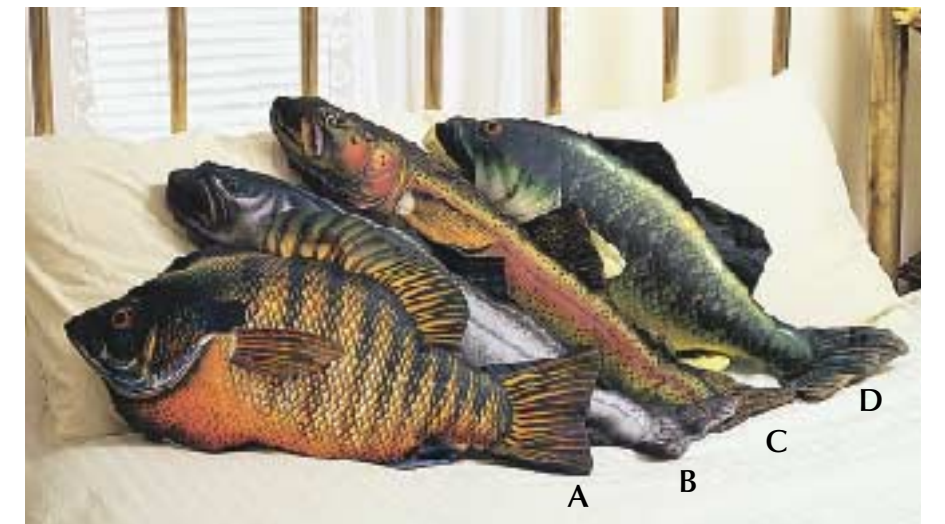

Trout Umbrella provides a reminder of the sun-filled fishing trips to come. Wooden handle.

1702 Trout Umbrella \$29.95

Frog Pond Umbrella is the perfect companion on puddle jumping days. Wooden handle.

1703 Frog Pond Umbrella \$29.95

**Speed Boat Slippers**

We just couldn't resist these cushioned cruisers. One-inch thick foam with non-slip bottoms, one size fits all adults.

1704 Speed Boat Slippers \$18.95

**Market Packed Fresh Fish Pillows**

The catch of the day—humorously packed fish pillows fresh from the market ready for your favorite chair. Sizes vary slightly, largest measures 25½" x 11".

1705A Bluegill Fish Pillow \$18.95

1705B Salmon Fish Pillow \$18.95