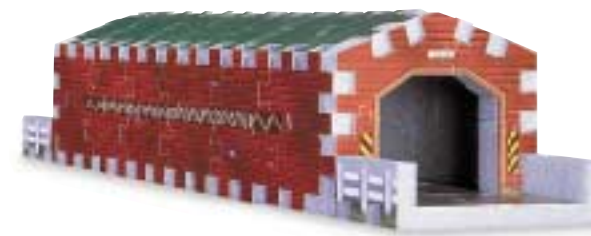

**2404 Crane Flag \$18.95**

**2402A Wooden Flag Pole \$10.95**

**2402B Mounting Bracket \$7.95**

**Great Heron and Canadian Geese Notecards**

Celebrating two of North America's most majestic water birds, these notecards arrive in a boxed set which includes 8 cards and 8 envelopes, blank inside for your message. A special gift for bird lovers.

**1808 Great Heron Notecards \$4.95**

**1809 Canadian Geese Notecards \$4.95**

**Great Blue Heron**

An exquisite addition to your nautical showplace, this 28" Gordon Alcorn sculpture is hand painted on western pine with artfully designed solid steel legs and a walnut base signed by the artist. Offered from the Big Sky Carver Collection. Please allow 4 to 6 weeks for delivery.

**0402 Great Blue Heron Sculpture \$350**

**Covered Bridge 3D Puzzle**

This mini 3D puzzle pays homage to a treasured architectural icon. 66 pieces; easy for beginners, fun for kids of all ages.

**1101 Covered Bridge 3D Puzzle \$8.95**