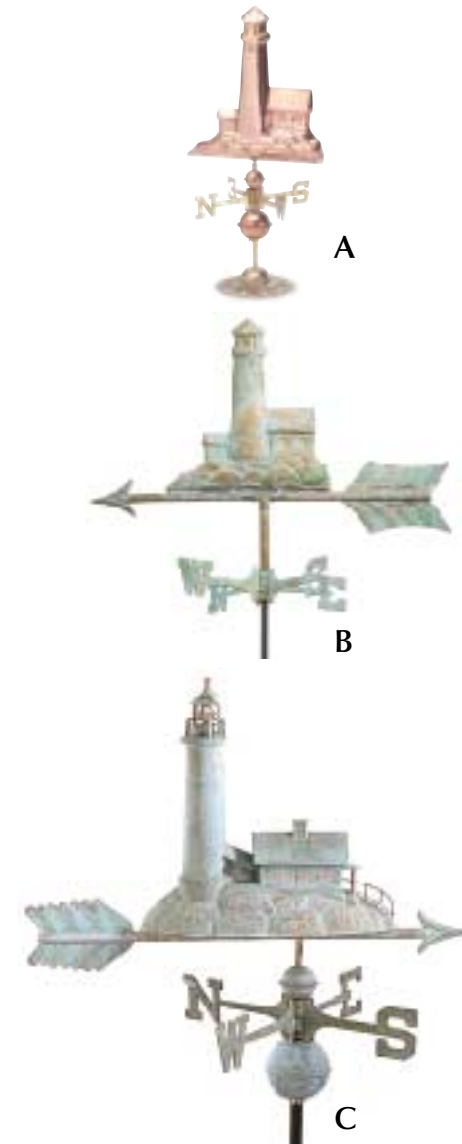

Weather Vane Mounts

- 1903A Full Size Aluminum Roof Mount $28.95
- 1903B Full Size Stainless Steel Eaves Mount $49.95

Lighthouse Weather Vane

A lighthouse for your rooftop - one that shows the wind's direction to all passers by. Carefully handcrafted of brass and copper. Garden Vane includes your choice of pole or roof mount.

- 1902A Desktop Vane (10"W x 19½"H) $112
- 1902B Garden Vane (10"W x 10"H) $129
- 1902C Full Size Vane (27"W x 16"H) $278

Brass and copper Great Heron Weather Vane

Found along North American rivers, lakes, streams, and coastlines, the Great Heron mates for life and usually comes home to the same roost year after year. Our handcrafted brass and copper weather vane beautifully depicts this regal bird. Garden Vane includes your choice of pole or roof mount.

- 1901A Desktop Vane (18"W x 19"H) $124
- 1901B Garden Vane (12"W x 9½"D x 16½"H) $148
- 1901C Full Size Vane (28"W x 25"D x 22"H) $295