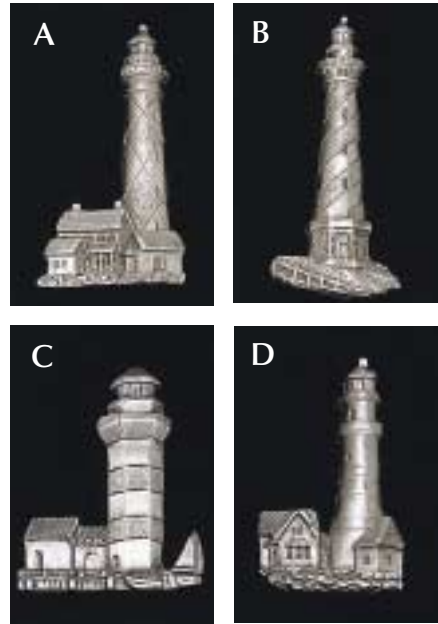

Three-Way Lighthouse Lamp

Light the way with this unique Lighthouse Lamp. Wooden base has its own light, and there's another under the shade for multiple lighting options. 11" diameter, 19" high.

2607 Three-Way Lighthouse Lamp $32.95